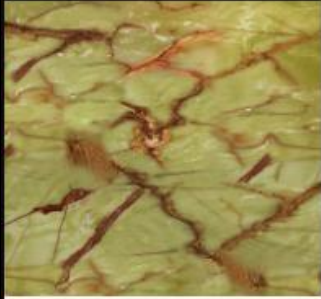

## Amberlite Swatches

Cracked Ice

Arctic White

Alabaster White

Onyx White

Persian White

Sicilian white

Linen White

Marble White

Paradise

Alabastro Egyptian

Colorado Yellow

Alabastro Crema

Caramel Nuvolato

Amber Gold

Sahara

Alaskan White

Fuschia

Tobacco

Cracked Caramel

Ochre

## Amberlite Swatches

Green Onyx

Giallo Sierra

Cappuccino

Smoke Grey

Chromatic Yellow

Arco Iris

Cerulean