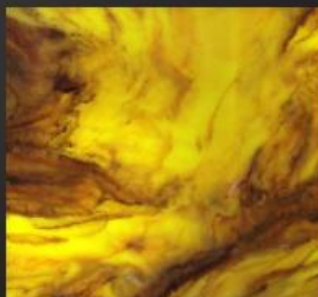

## Amberlite Swatches

Cracked Ice

Arctic White

Alabaster White

Onyx White

Persian White

Sicilian white

Linen White

Marble White

Paradise

Alabastro Egyptian

Colorado Yellow

Alabastro Crema

Caramel Nuvolato

Amber Gold

Sahara

Alaskan White

Fuschia

Tobacco

Cracked Caramel

Ochre