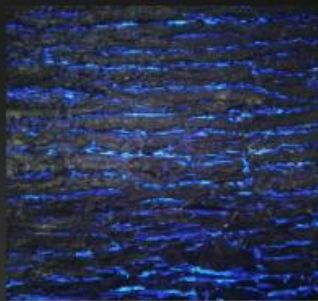

## Amberlite Swatches

Cracked Ice

Arctic White

Alabaster White

Onyx White

Persian White

Sicilian white

Linen White

Marble White

Paradise

Alabastro Egyptian

Colorado Yellow

Alabastro Crema

Caramel Nuvolato

Amber Gold

Sahara

Alaskan White

Fuschia

Tobacco

Cracked Caramel

Ochre

## Amberlite Swatches

Green Onyx

Giallo Sierra

Cappuccino

Smoke Grey

Chromatic Yellow

Arco Iris

Cerulean