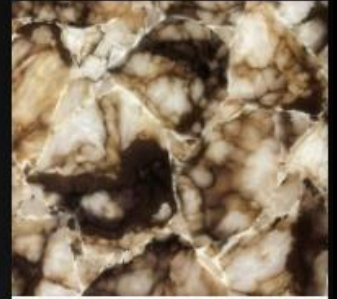

## Amberlite Swatches

Cracked Ice

Arctic White

Alabaster White

Onyx White

Persian White

Sicilian white

Linen White

Marble White

Paradise

Alabastro Egyptian

Colorado Yellow

Alabastro Crema

Caramel Nuvolato

Amber Gold

Sahara

Alaskan White

Fuschia

Tobacco

Cracked Caramel

Ochre

## Amberlite Swatches

Green Onyx

Giallo Sierra

Cappuccino

Smoke Grey

Chromatic Yellow

Arco Iris

Cerulean